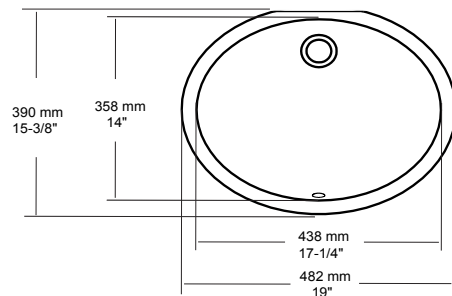

Ezra Biscuit

Model NO.
1512

St Clair Biscuit

Model NO.
1714