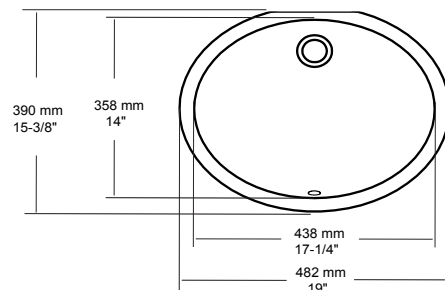

Ezra White

Model NO.
1512

St Clair White

Model NO.
1714