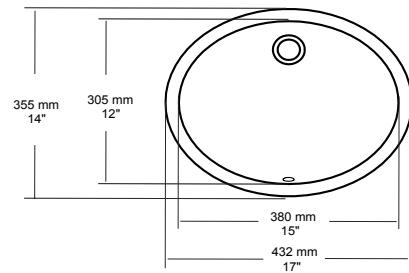

Ezra Biscuit

Model NO.
1512

St Clair Biscuit

Model NO.
1714