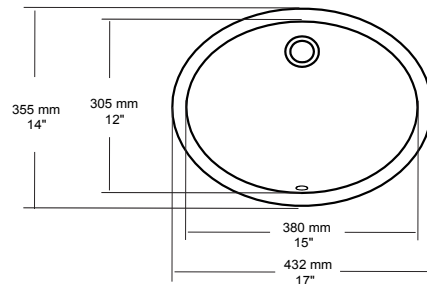

Ezra White

Model NO.
1512

St Clair White

Model NO.
1714